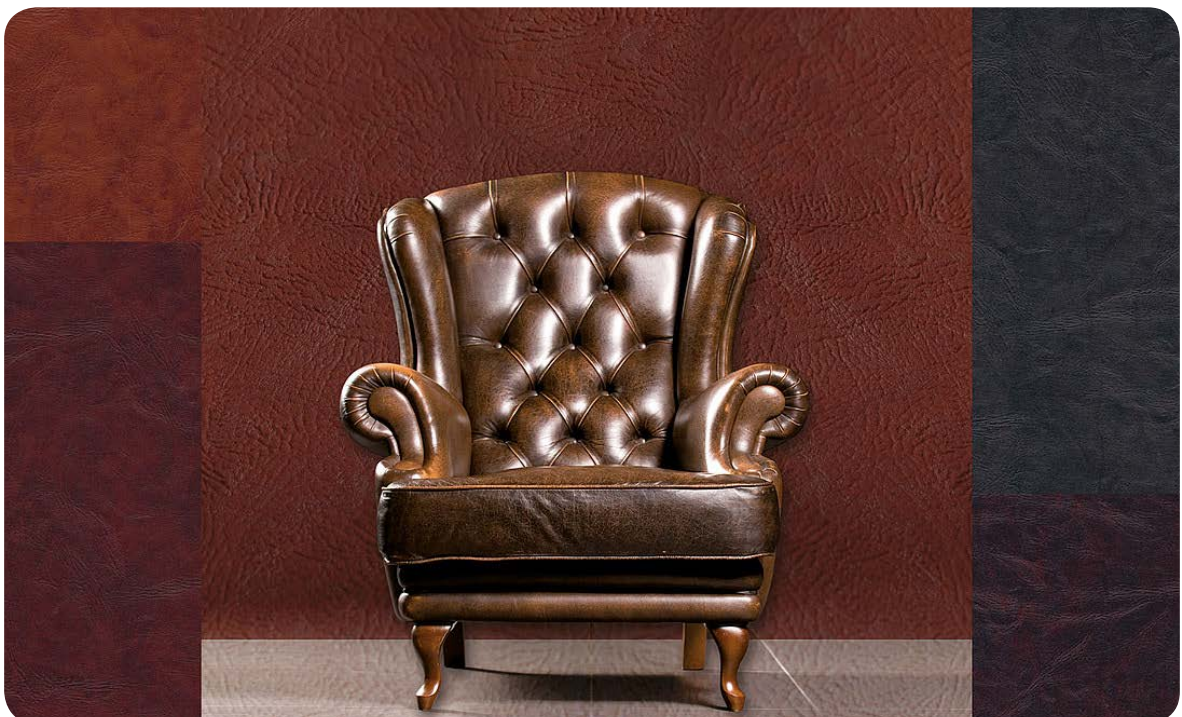

O 4

O 5

S

Group III

Synthetic upholstery samples textil optic  
Surface 100% Polyester., base Hi-Loft<sup>2</sup>™

Content: Vinyl, Urethane Topcoat

Antibacterial, Anti-fungal, Sulfide Stain resistant

Martindale: >300.000 cycles